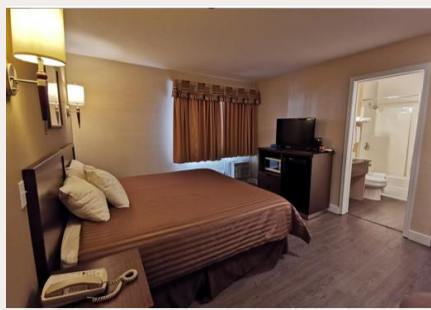

OCTOBER – FEST (6/7/8) 2023

STANDARD 2 QUEENS/KING - $109

2 QUEEN KITCHENETTE - $119

Travellers to Kamloops have a new place to stay with the opening of the newly renovated Rodeway Inn & Suites. Conveniently located off the Trans-Canada Highway, across from Oasis Church, the hotel offers easy access to Aberdeen Mall, Thompson Rivers University, Sports arena's and the Kamloops Convention Centre, all located minutes away.

The Rodeway Inn & Suites offers guests a variety of conveniences to get the most out of their stay, including a delicious free continental breakfast, and free coffee. Business travelers on the road will appreciate the copy and fax services, as well as the onsite guest coin laundry facilities.

Each guestroom features amenities like refrigerators, microwaves, air conditioning, irons and ironing boards, hair dryers as well as high speed wireless internet. Spacious suites with a full kitchen which includes refrigerators, oven, microwave, utensils and sitting area are also available

Visitors to the Kamloops area can enjoy number of outdoor activities, including hitting famous golf courses, fishing, hunting as well as exploring hiking and biking trails along the Thompson rivers. Winter travelers can also enjoy a day skiing at nearby Sun Peaks.

Free High Speed Wireless Internet
Guest Coin Laundry

Free Local Calls
Free Parking

Free Continental Breakfast
Pet-friendly

Directions:

Heading East on HWY #1, Take exit 368 Hillside Avenue (Right on Hillside Avenue) and then right onto Rogers Way (Near Esso Gas Station) Hotel Located at 1200 Rogers Way

Heading West on HWY #1, Take exit 368 Hillside Avenue (Left on Hillside Avenue) and then right onto Rogers Way (Near Esso Gas Station) Hotel Located at 1200 Rogers Way

Contact Information:

Avnil Deo - General Manager

Hotel: 250.374.8100 Cell Phone: 250.819.5235

gm@rodewayinnkamloops.com

Rodeway Inn

Get a solid deal on a simple stay at the Rodeway Inn.