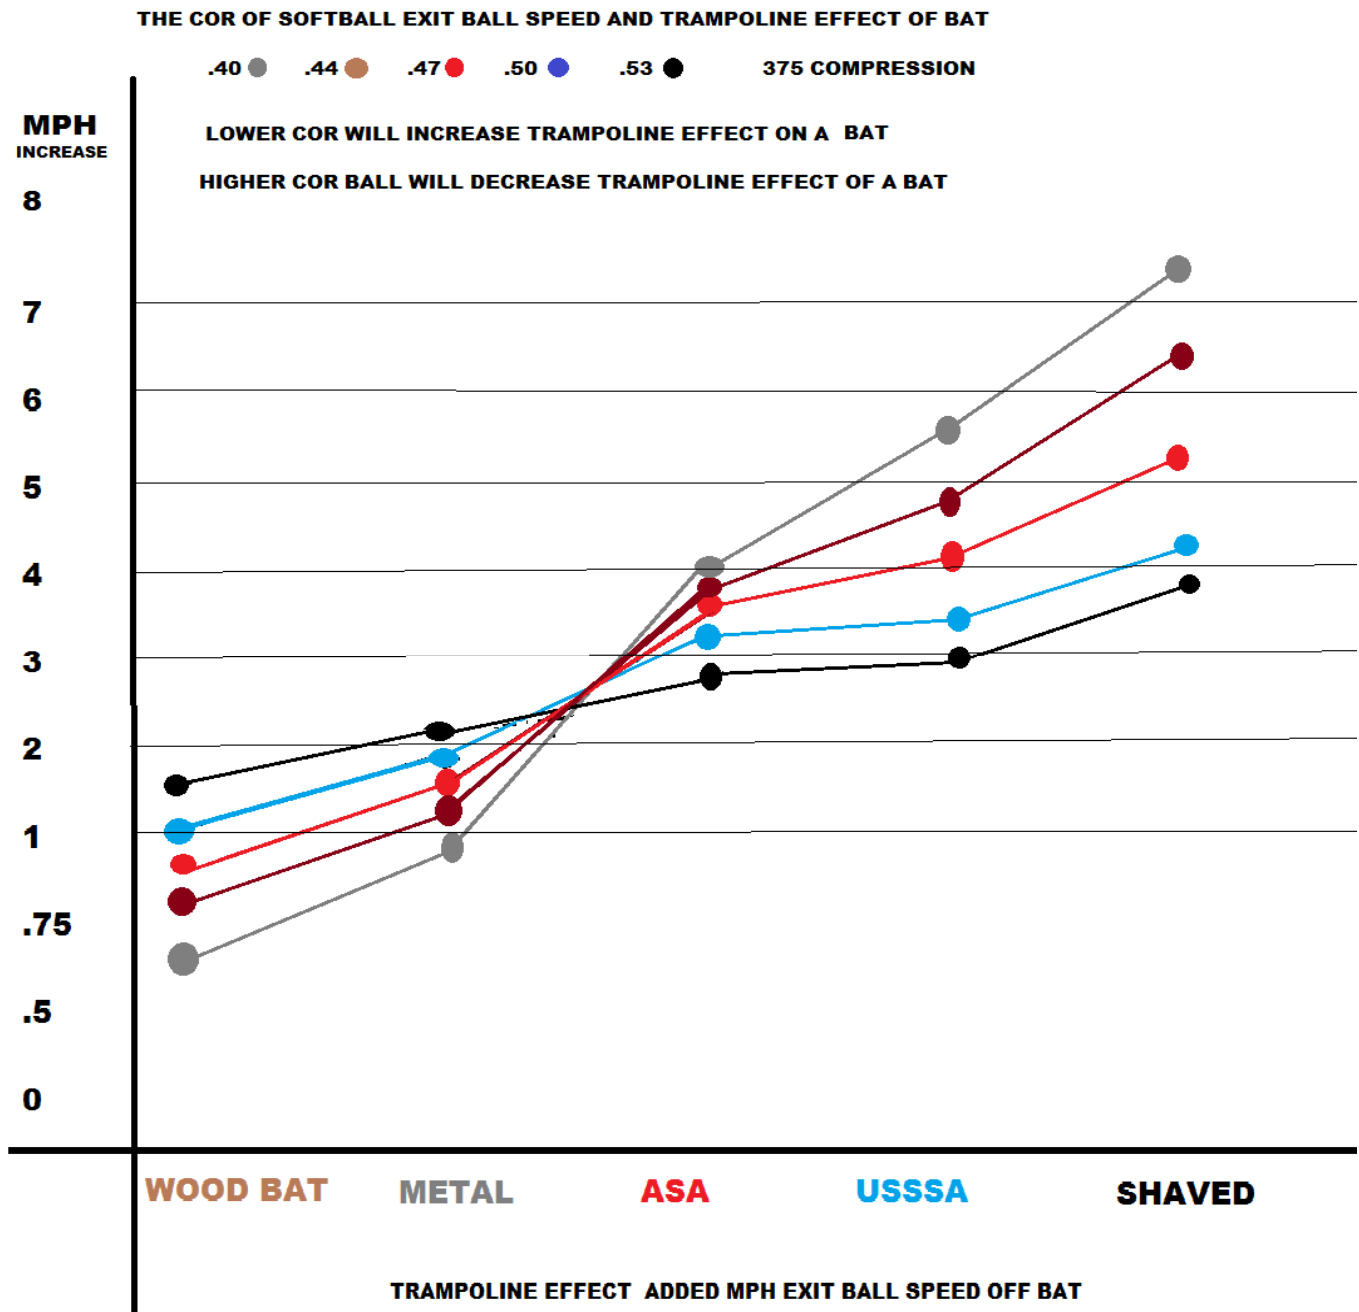

.52 COR 300lbs Some say the ball negates the shaved bat effects. Some say it brings back the true homerun hitter's and makes them valuable again.

The Worth Hot Dot Slowpitch Softballs are for slowpitch leagues and feature a unique core formulation that helps to reduce compression loss in warm or hot weather. Because of this unique core formulation, this ball plays long and travels far in all weather conditions. It is 12, has a ProTac cover, .52 COR, and 300 lb maximum compression. The lower compression rating makes it safer for play with all those big bats in the lineup.

October-Fest Official Softball For Play!