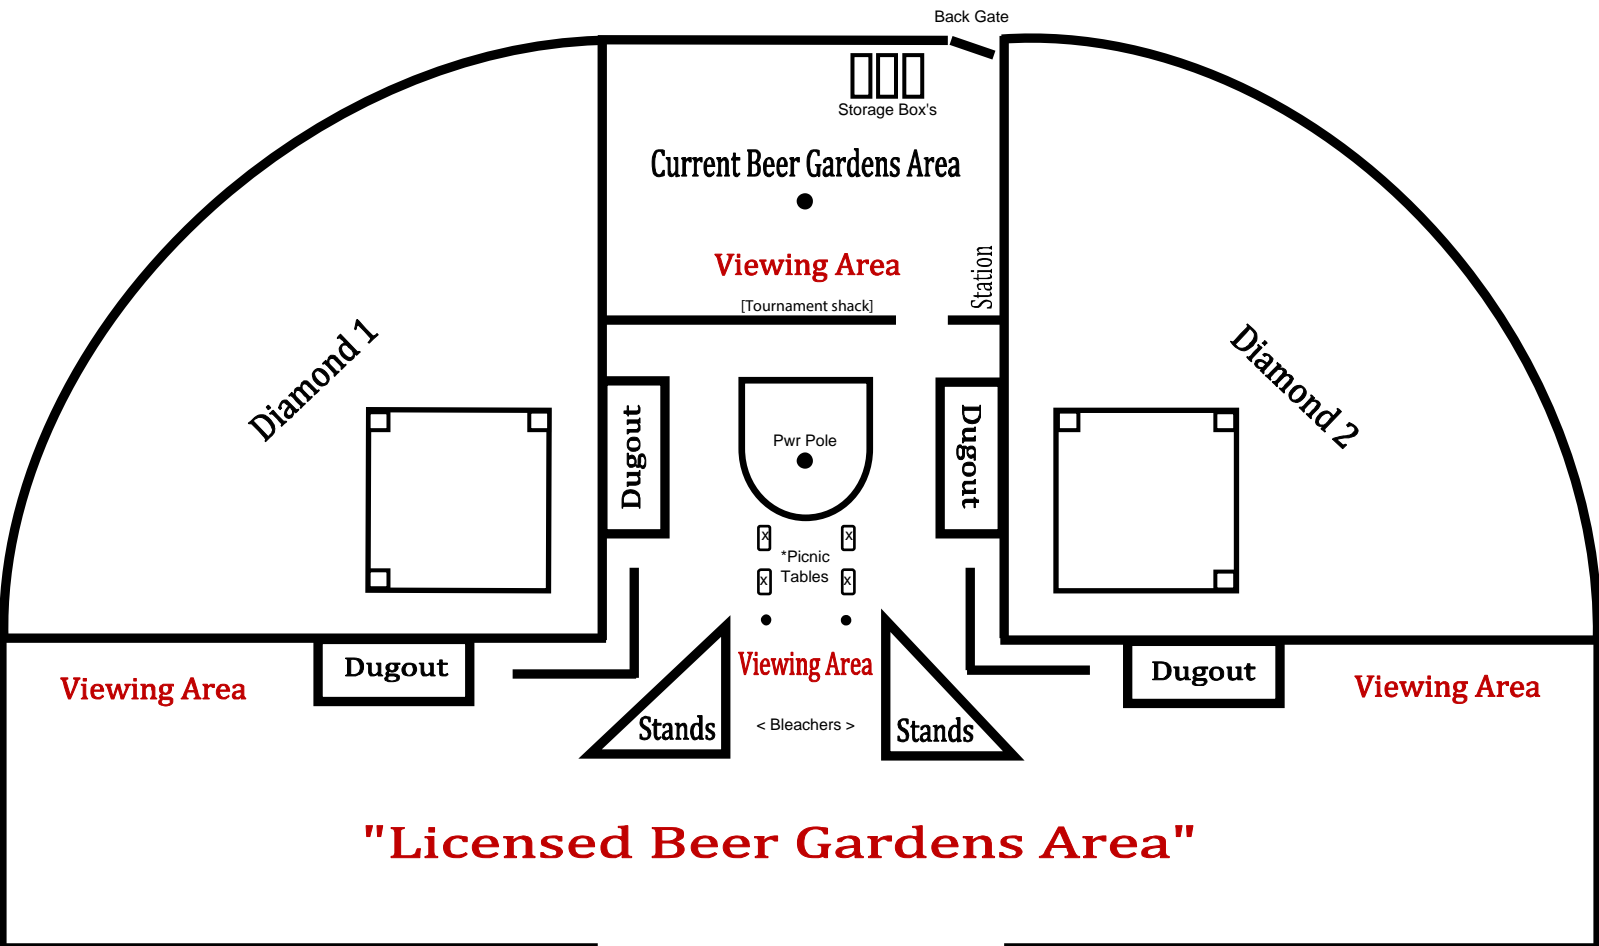

# (TCR) Tournament Capital Ranch

## "Licensed Beer Gardens Area"

Licensed Beer Gardens Diagram is intended for City of Kamloops Parks & Rec. Department

\* Plaza Area Possible Future Usage Festival Market / Kiosks

\* Kids Playground Area (Chain Linked) Fenced In - Keep kids safe & all in one place! Day Care set up, while parents play ball.

\* Concessions Building  
- Washrooms  
- Upstairs Meeting Room (Parks Staff Room)  
- Maintenance Room

\* Additional Picnic Tables (4) as shown on diagram  
\* Covered Beer Gardens Area (Current Area) Tent or Pole Barn Structure  
\* Beer Gardens Safety Extension Fences Installed 10/7/2013  
\* Tournament Shack - Portable Trailer for Tournament Headquarters / Storage

## (TCR) Main Parking Lot Area