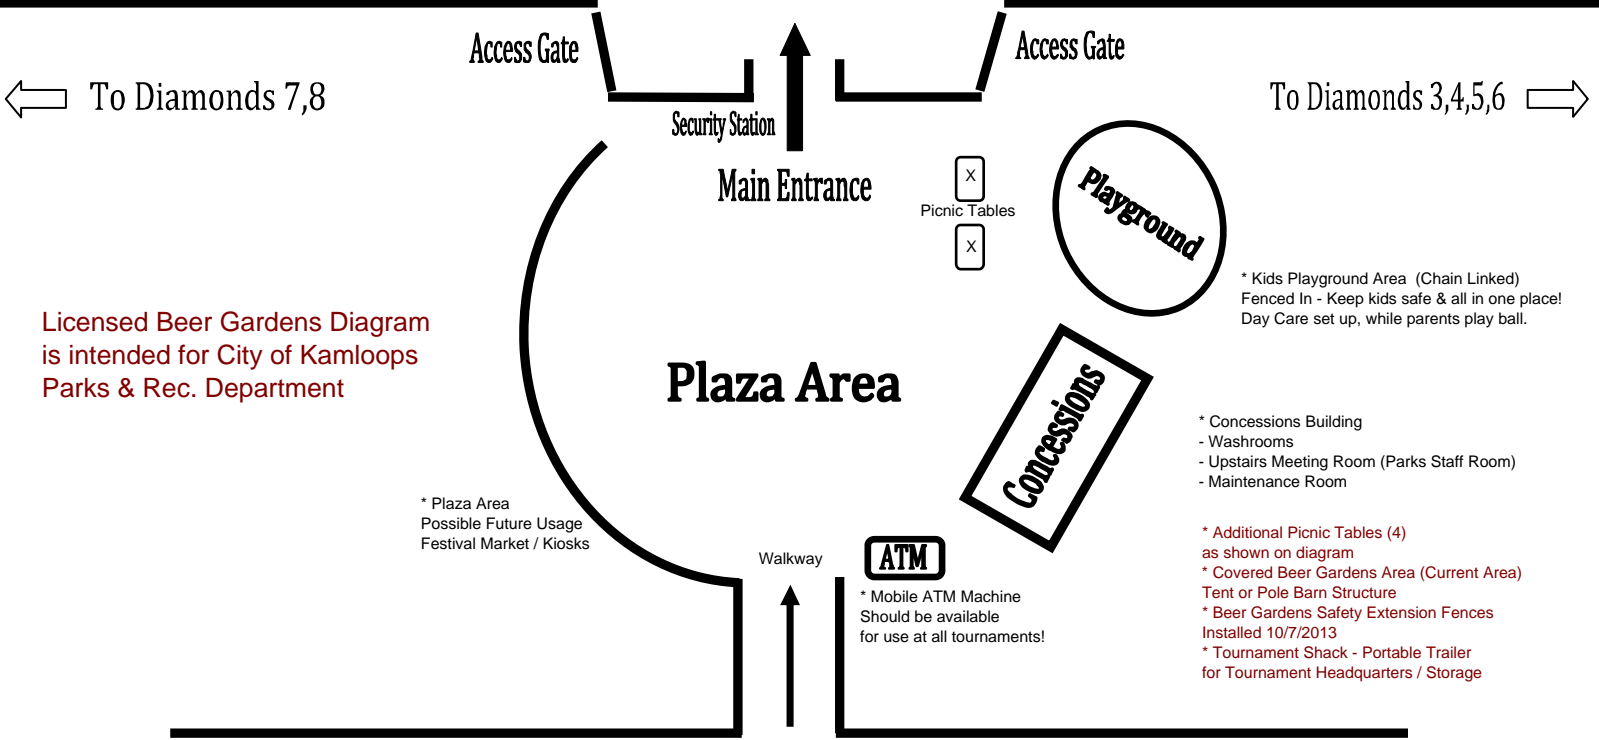

# (TCR) Tournament Capital Ranch

## "Licensed Beer Gardens Area"

Licensed Beer Gardens Diagram is intended for City of Kamloops Parks & Rec. Department

\* Plaza Area Possible Future Usage Festival Market / Kiosks

\* Kids Playground Area (Chain Linked) Fenced In - Keep kids safe & all in one place! Day Care set up, while parents play ball.

\* Concessions Building  
- Washrooms  
- Upstairs Meeting Room (Parks Staff Room)  
- Maintenance Room

\* Additional Picnic Tables (4) as shown on diagram  
\* Covered Beer Gardens Area (Current Area) Tent or Pole Barn Structure  
\* Beer Gardens Safety Extension Fences Installed 10/7/2013  
\* Tournament Shack - Portable Trailer for Tournament Headquarters / Storage

## (TCR) Main Parking Lot Area